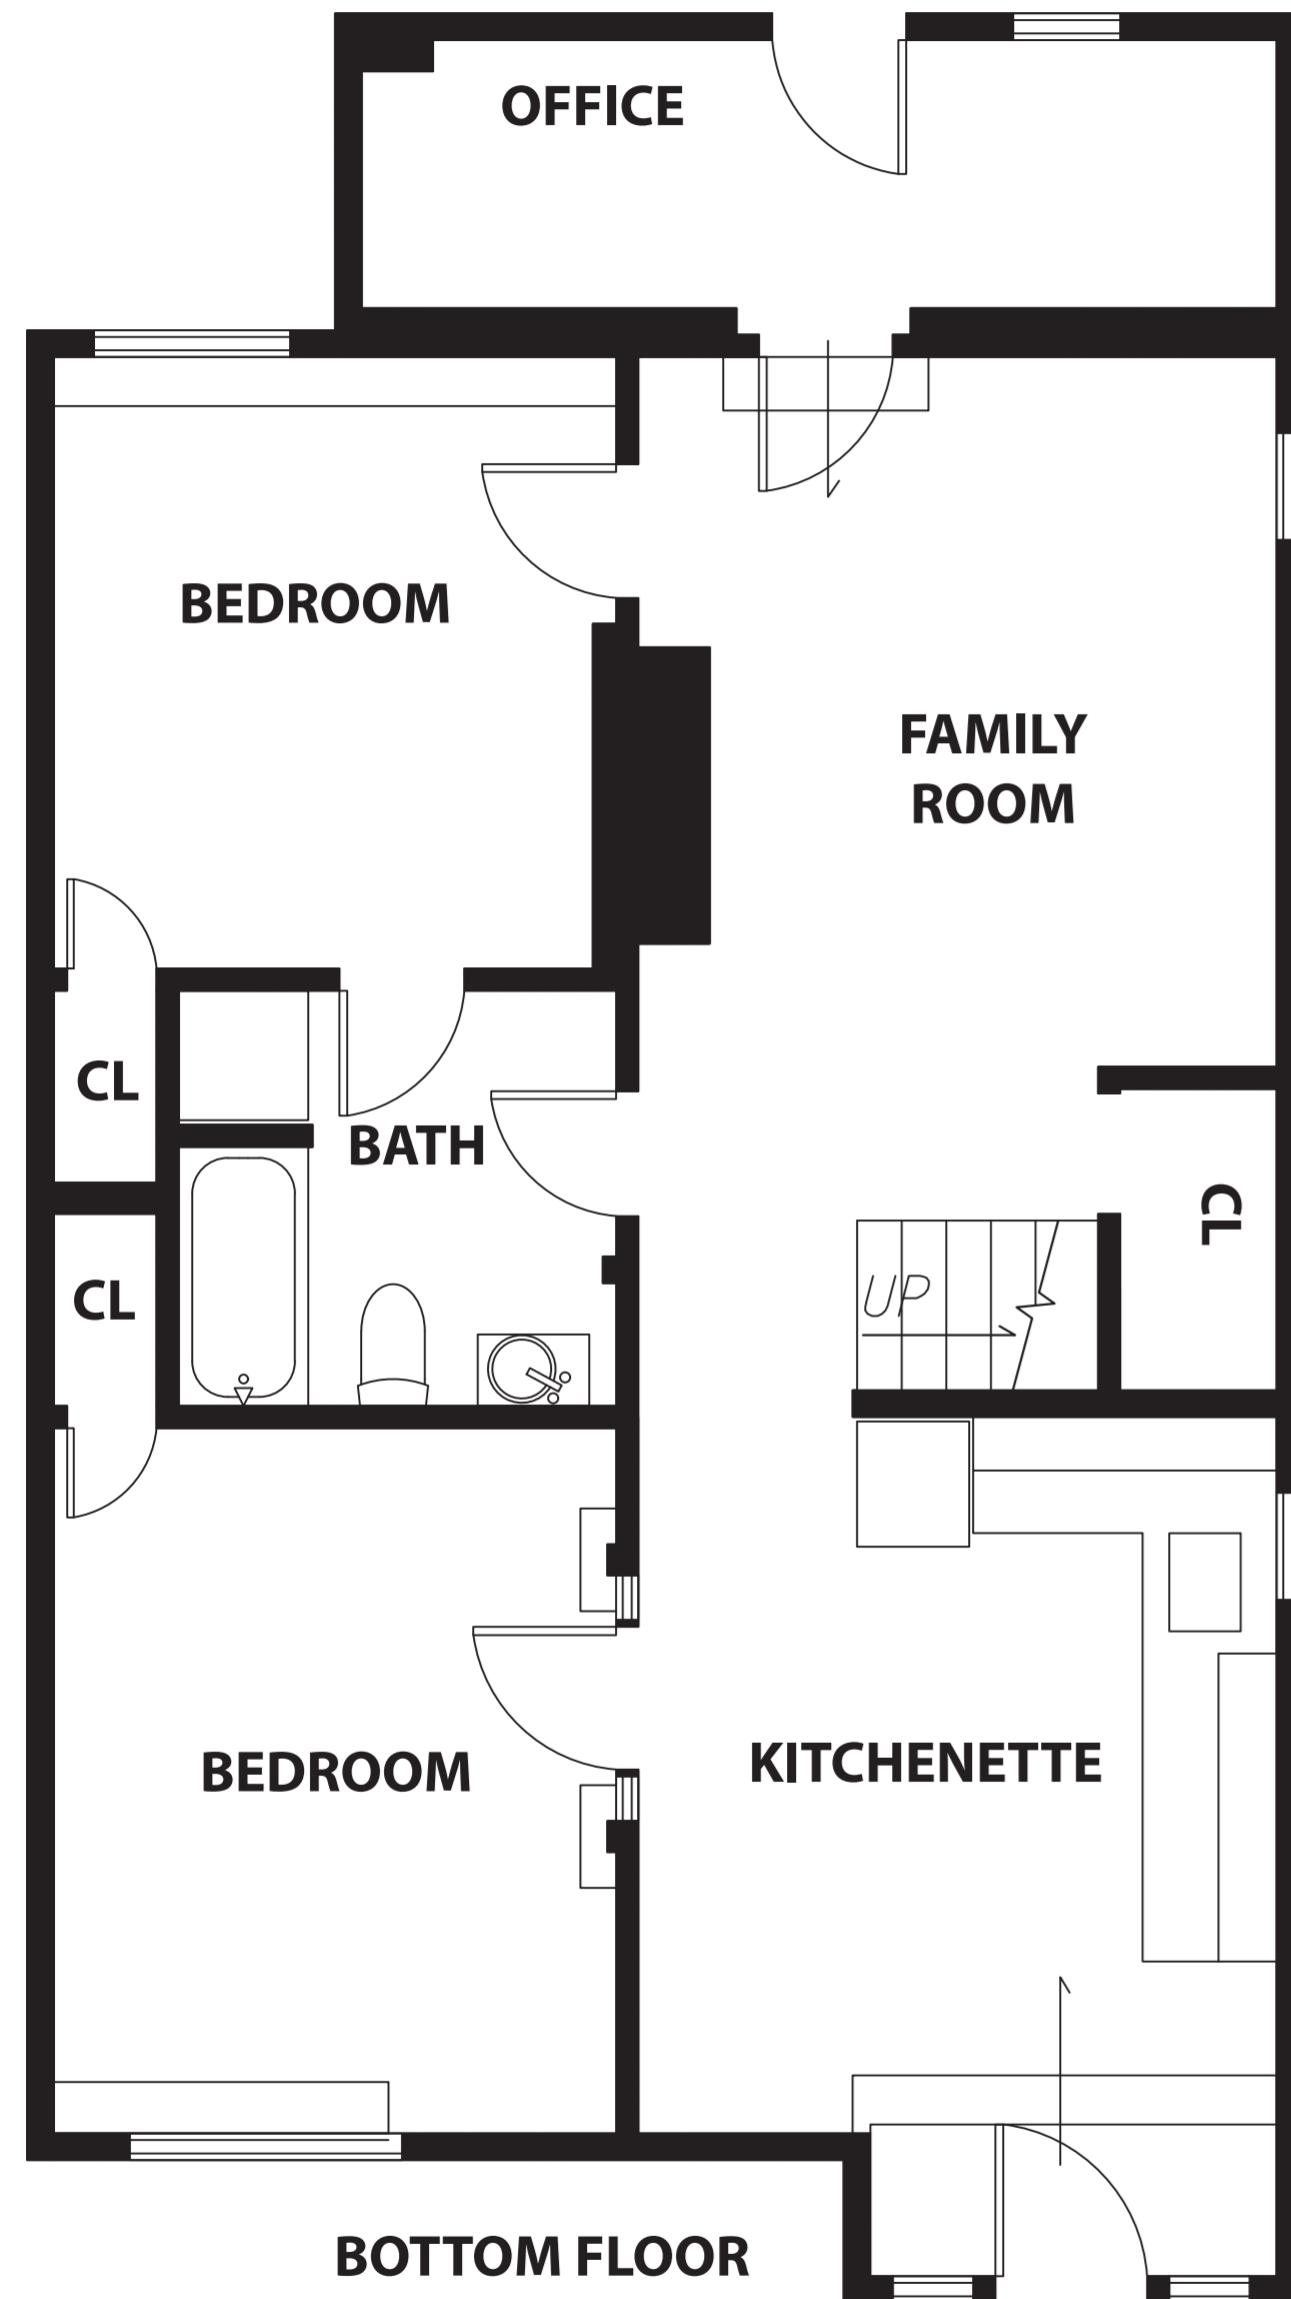

**258 CASELLI AVE**

SAN FRANCISCO, CALIFORNIA

DISCLAIMER: RENDERING BY OPEN HOMES PHOTOGRAPHY. ALL MEASUREMENTS ARE APPROXIMATE AND MAY NOT BE EXACT. DO NOT RELY ON THE ACCURACY OF THIS FLOOR PLAN WHEN DETERMINING THE PRICE OF A PROPERTY OR MAKING DECISIONS REGARDING BUYING OR SELLING OF PROPERTIES WITHOUT INDEPENDENT VERIFICATION.