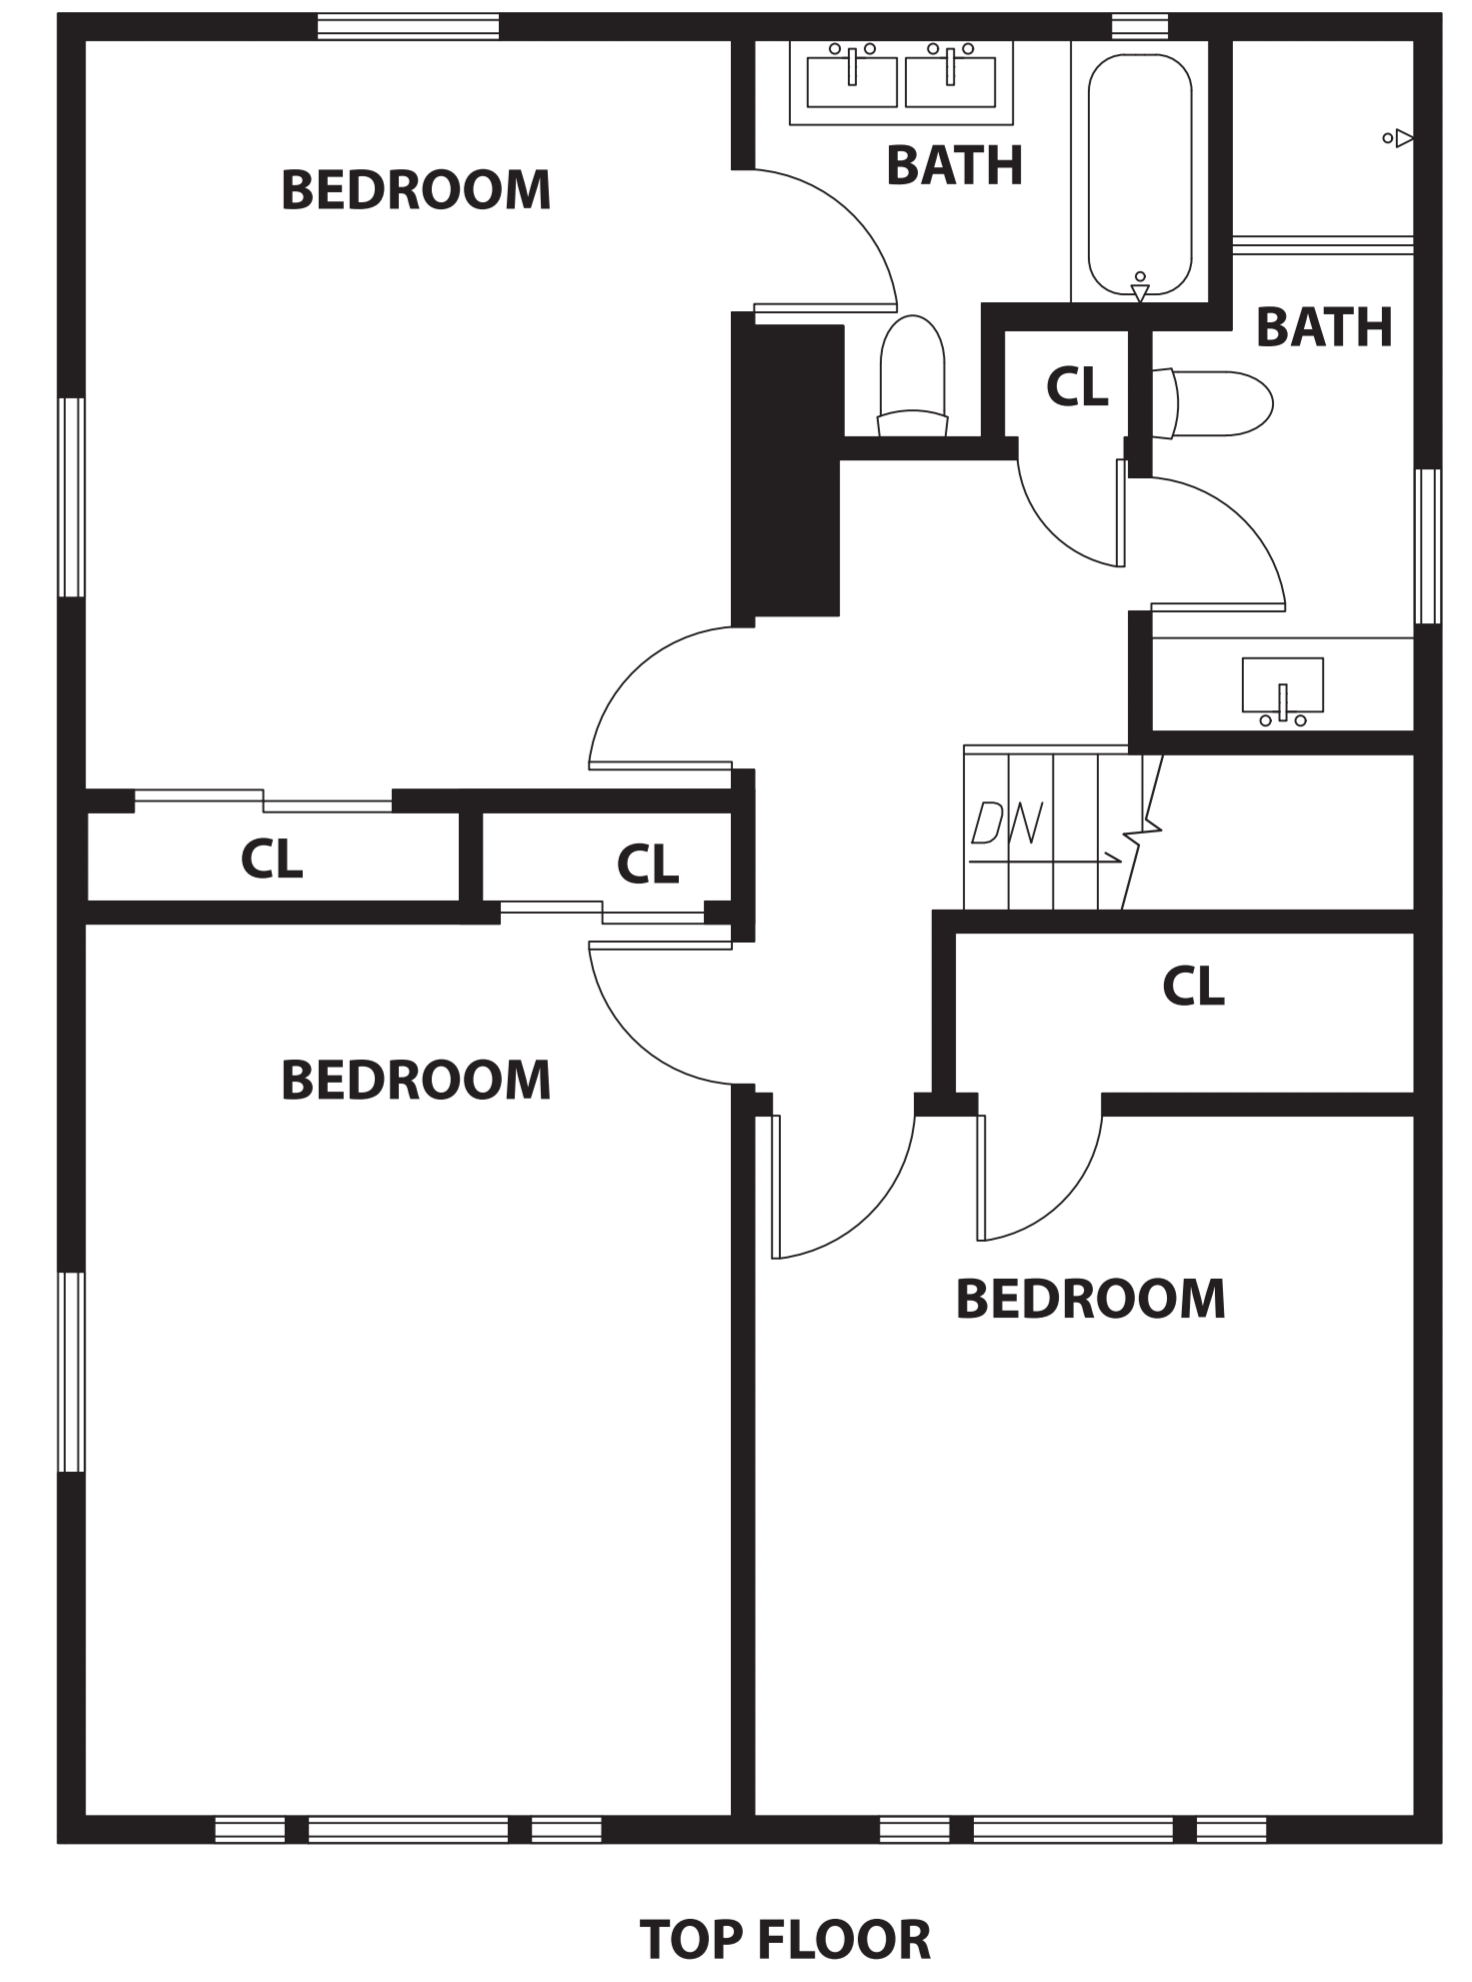

**258 CASELLI AVE**

SAN FRANCISCO, CALIFORNIA

DISCLAIMER: RENDERING BY OPEN HOMES PHOTOGRAPHY. ALL MEASUREMENTS ARE APPROXIMATE AND MAY NOT BE EXACT. DO NOT RELY ON THE ACCURACY OF THIS FLOOR PLAN WHEN DETERMINING THE PRICE OF A PROPERTY OR MAKING DECISIONS REGARDING BUYING OR SELLING OF PROPERTIES WITHOUT INDEPENDENT VERIFICATION.