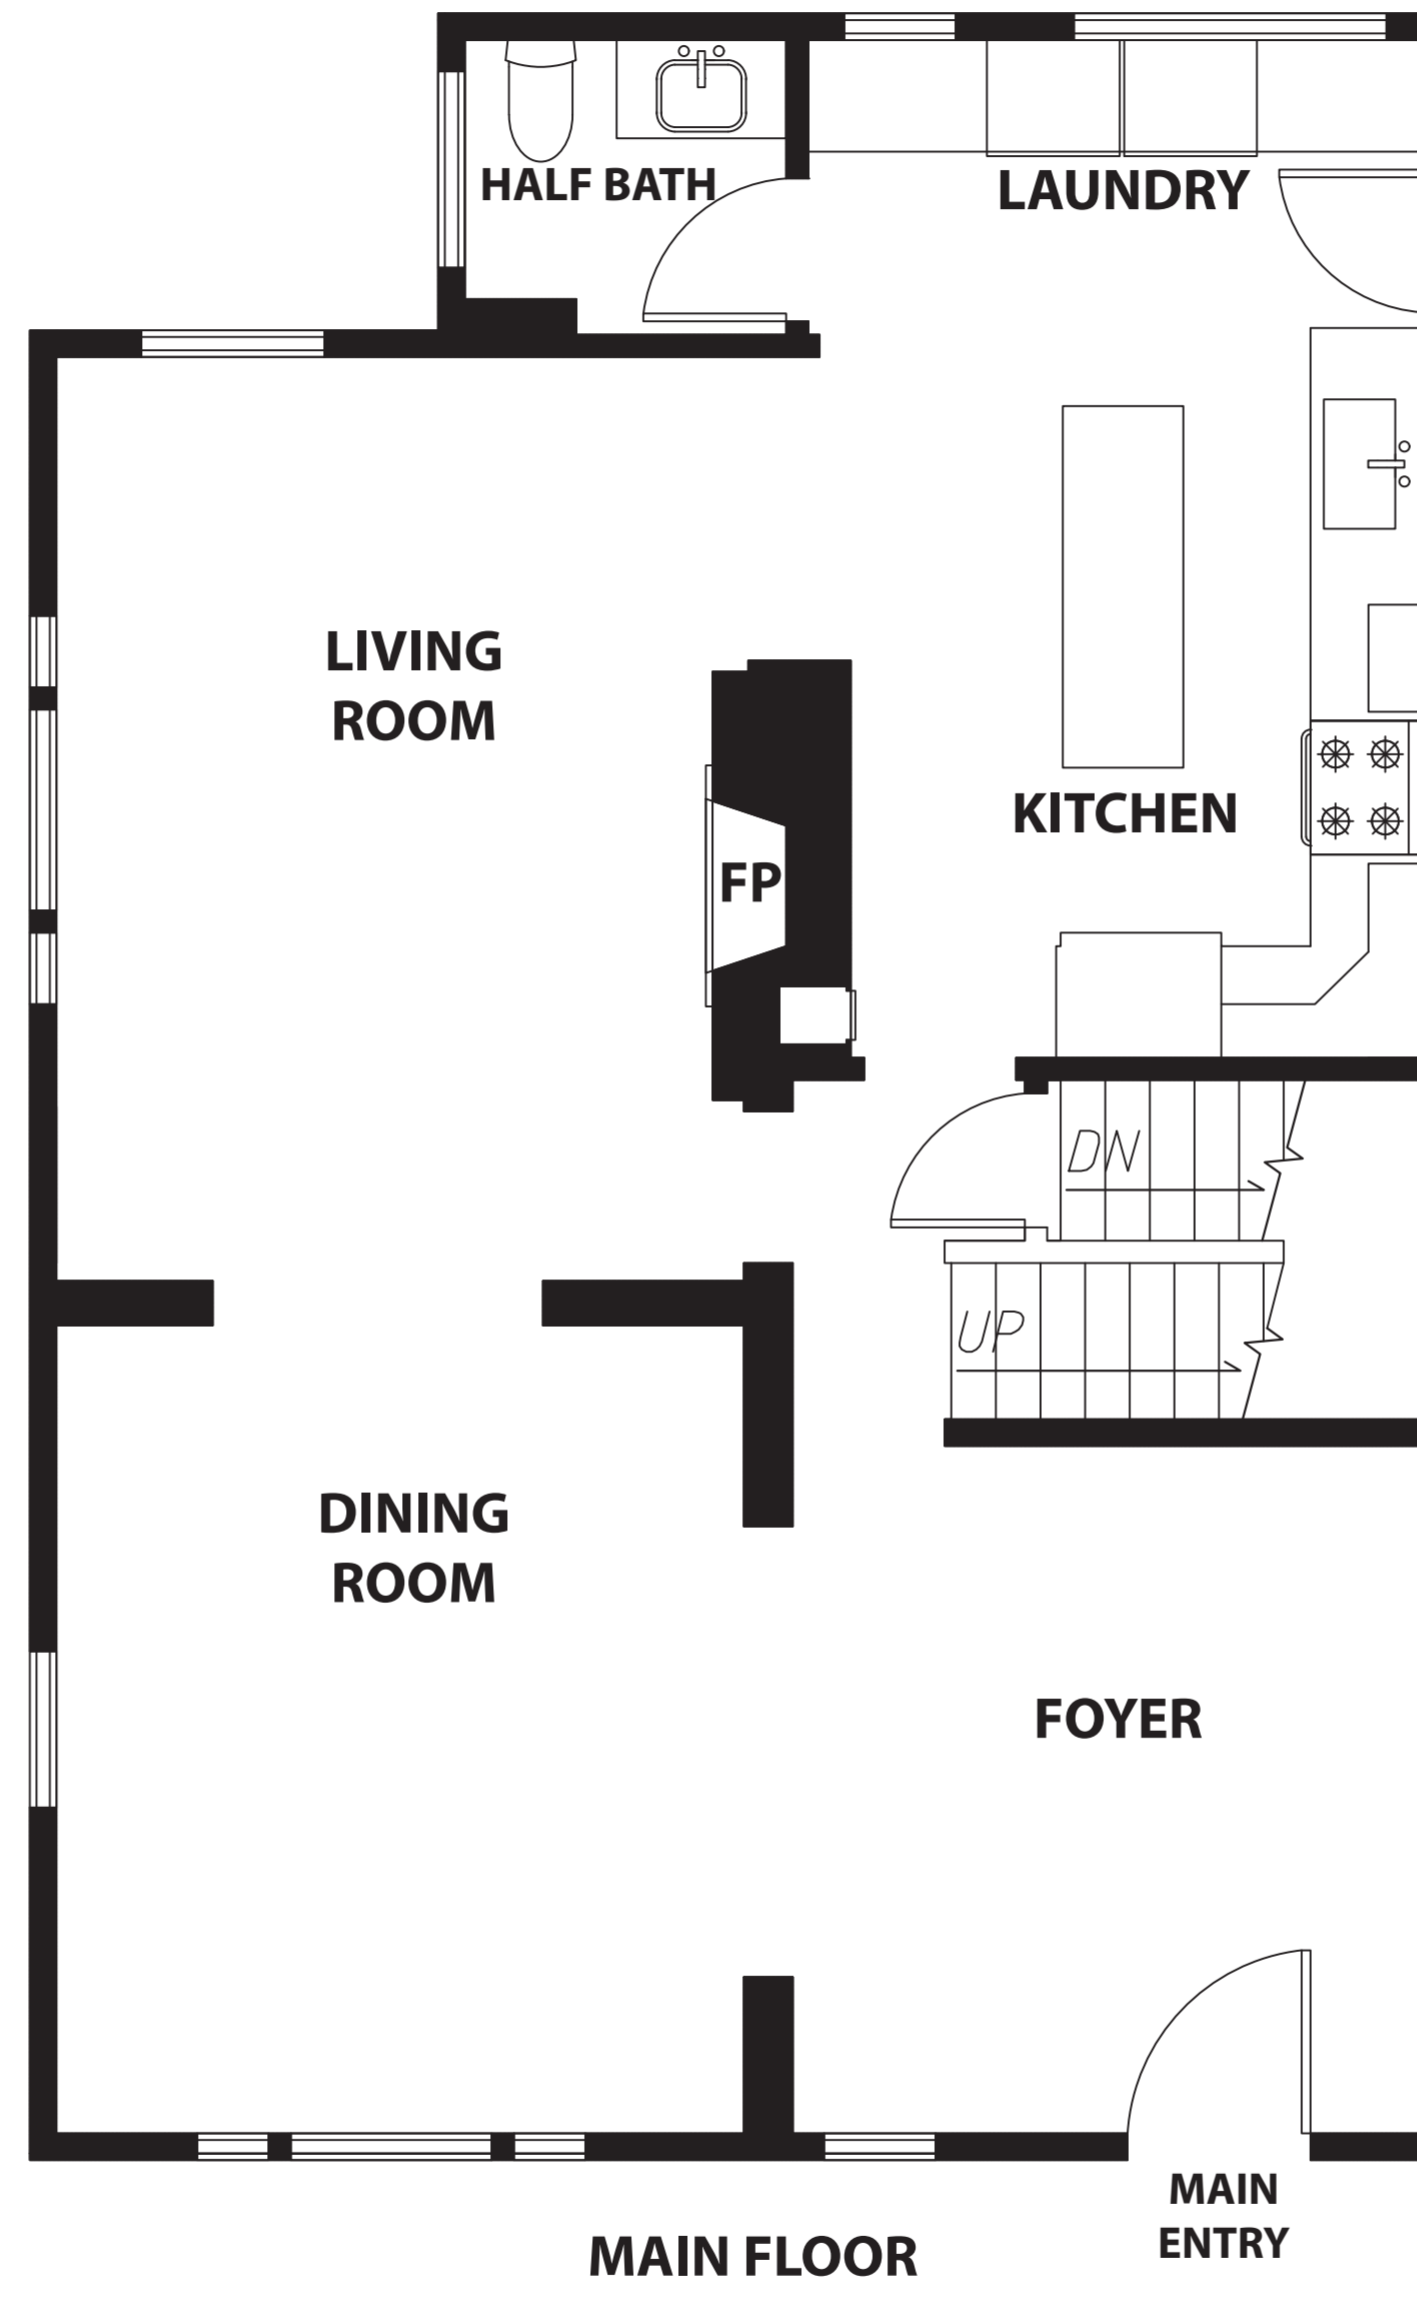

**258 CASELLI AVE**

SAN FRANCISCO, CALIFORNIA

DISCLAIMER: RENDERING BY OPEN HOMES PHOTOGRAPHY. ALL MEASUREMENTS ARE APPROXIMATE AND MAY NOT BE EXACT. DO NOT RELY ON THE ACCURACY OF THIS FLOOR PLAN WHEN DETERMINING THE PRICE OF A PROPERTY OR MAKING DECISIONS REGARDING BUYING OR SELLING OF PROPERTIES WITHOUT INDEPENDENT VERIFICATION.